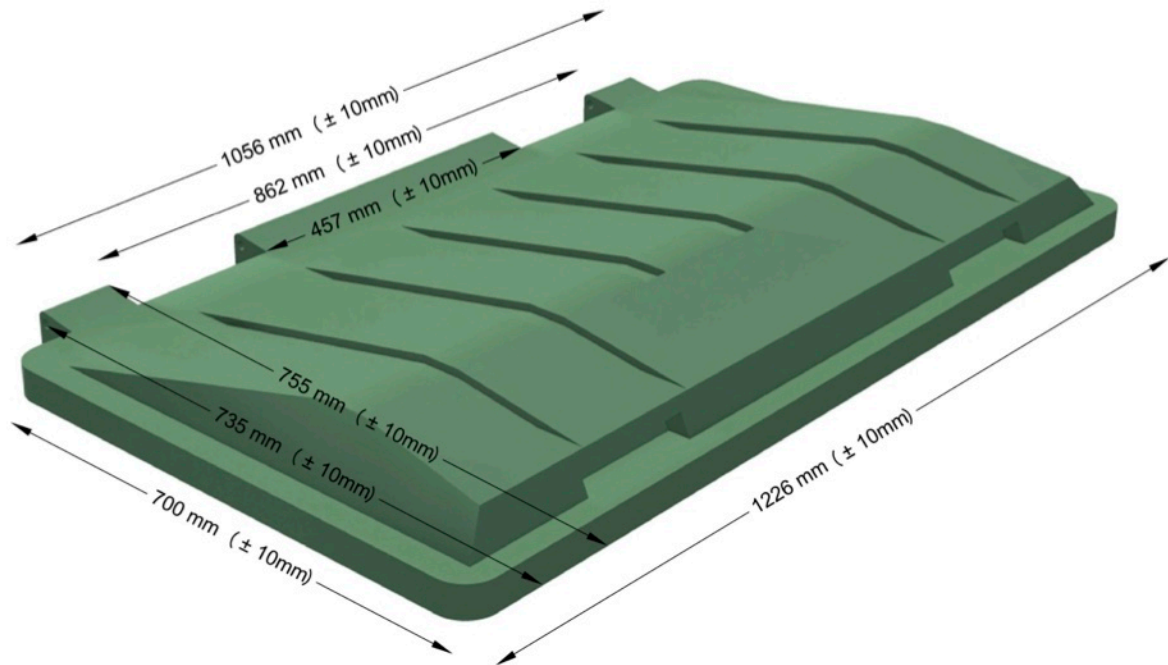

AVAILABLE COLORS

LID CHARACTERISTICS:

- Rotationally molded.
- Linear medium density polyethylene (LMDPE).
- UV protection.
- 100% recyclable.
- Arched ribs for greater strength and rain water drainage.
- Two front handle slots for easy opening and closing.
- Three hinge lugs for extra strength and resistance.
- Compatible with plastic and metal bins.
- Available in all colors: black, green, blue, red, yellow, etc.